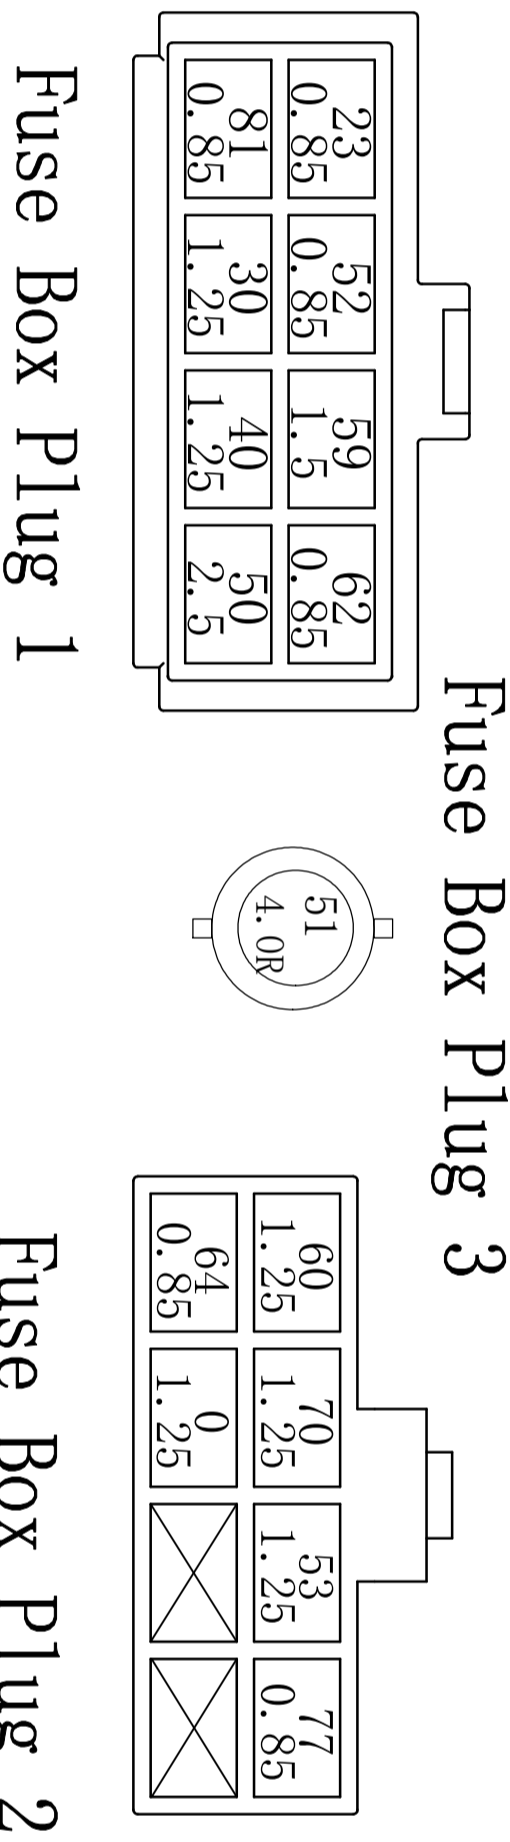

Accessory Power	Display Power	Speaker Power	Fuse	Accessory Power	Day Running Lights	Electric Horn	High beam Side light	Turn right Reverse Lights
15A	15A	20A	15A	15A	10A	15A	20A	15A

**Fuse Box**

View from the rear/wire side of connector

View from the rear/wire side of connector

Reverse Light	Turn signal Brake Light	Right/low beam	Electric running Horn	Day Running Light	USB charging	Speaker Display Power	Accessory Power
10A	15A	20A	15A	10A	15A	20A	15A

View direction