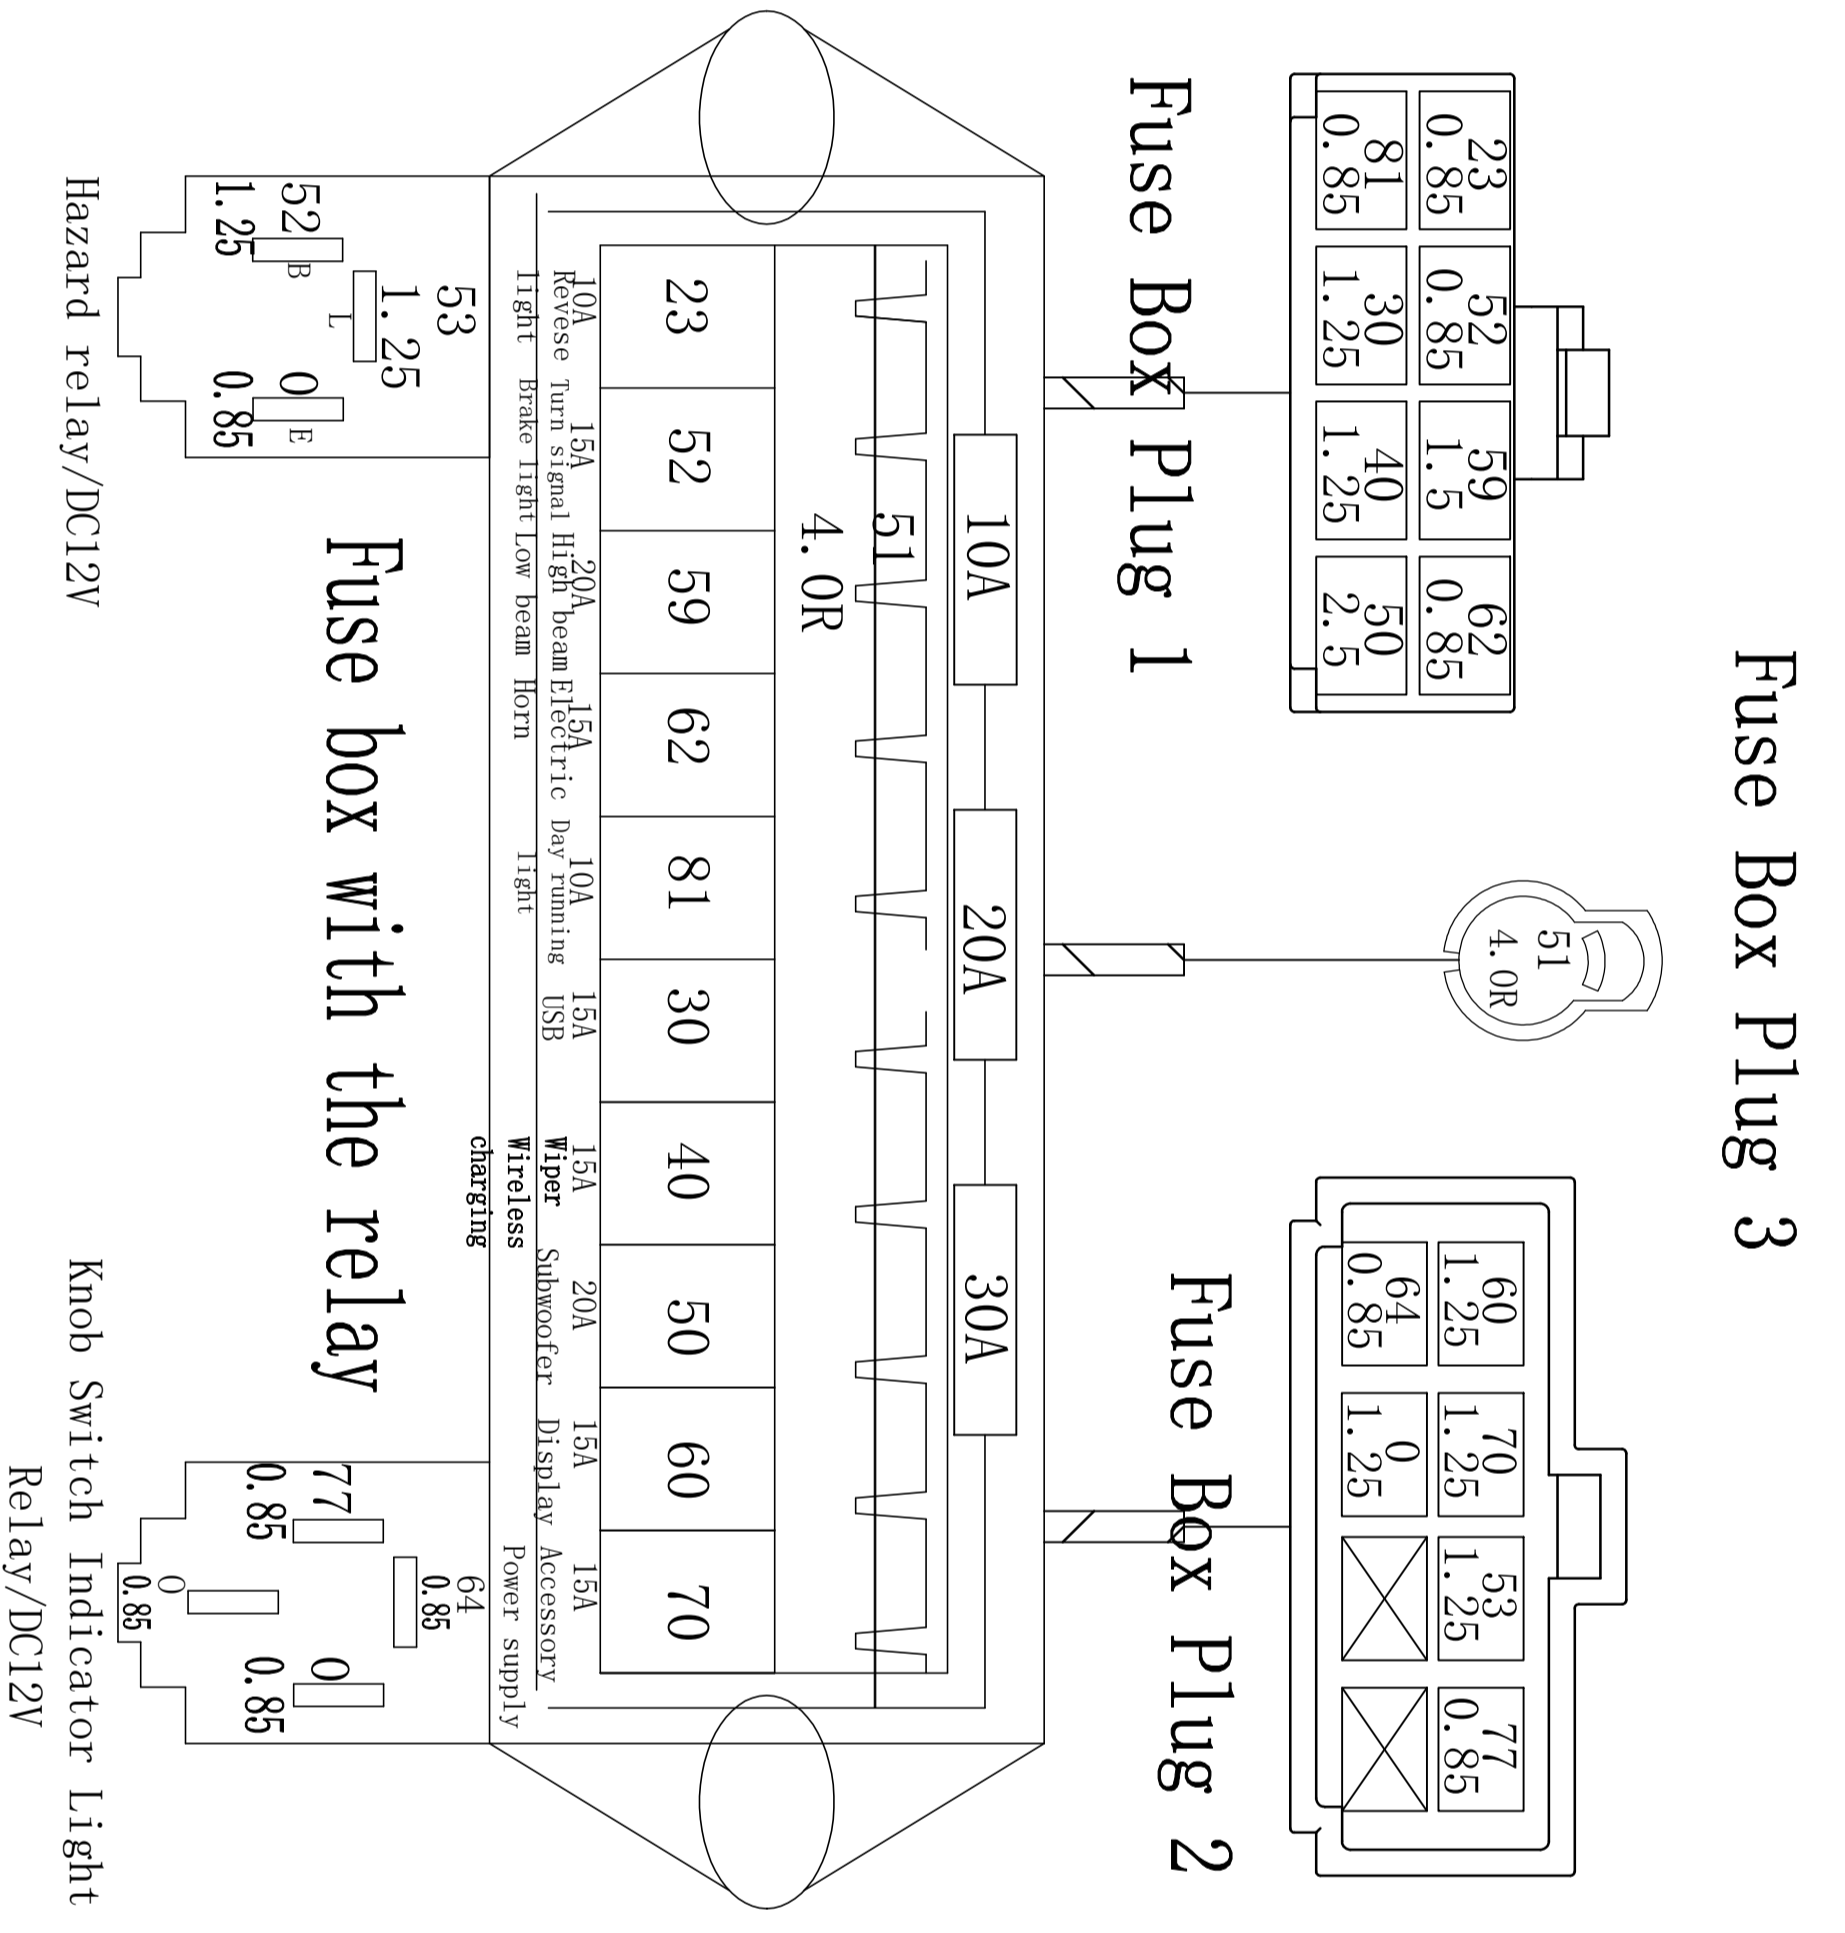

Accessory Power	Display Power	Speaker Power	Fuse	Accessory Power	Day Running Lights	Electric Horn	High beam Side light	Turn right Reverse Lights
15A	15A	20A	15A	15A	10A	15A	20A	15A

**Fuse Box**

View from the rear/wire side of connector

View from the rear/wire side of connector

Reverse Light	Turn signal Brake Light	Right/low beam	Electric running Horn	Day Running Light	USB charging	Speaker Display Power	Accessory Power
10A	15A	20A	15A	10A	15A	20A	15A

View direction