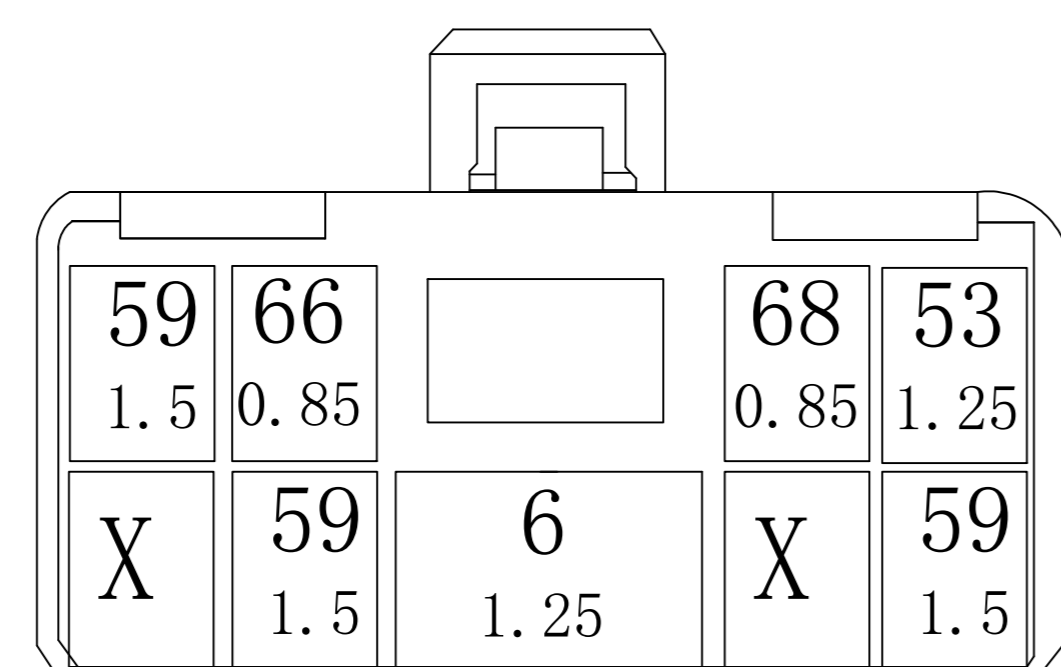

Activ Pulse Combination Switch Harness

Combination switch A

100

Combination switch B

100

750

Patch wire

View direction