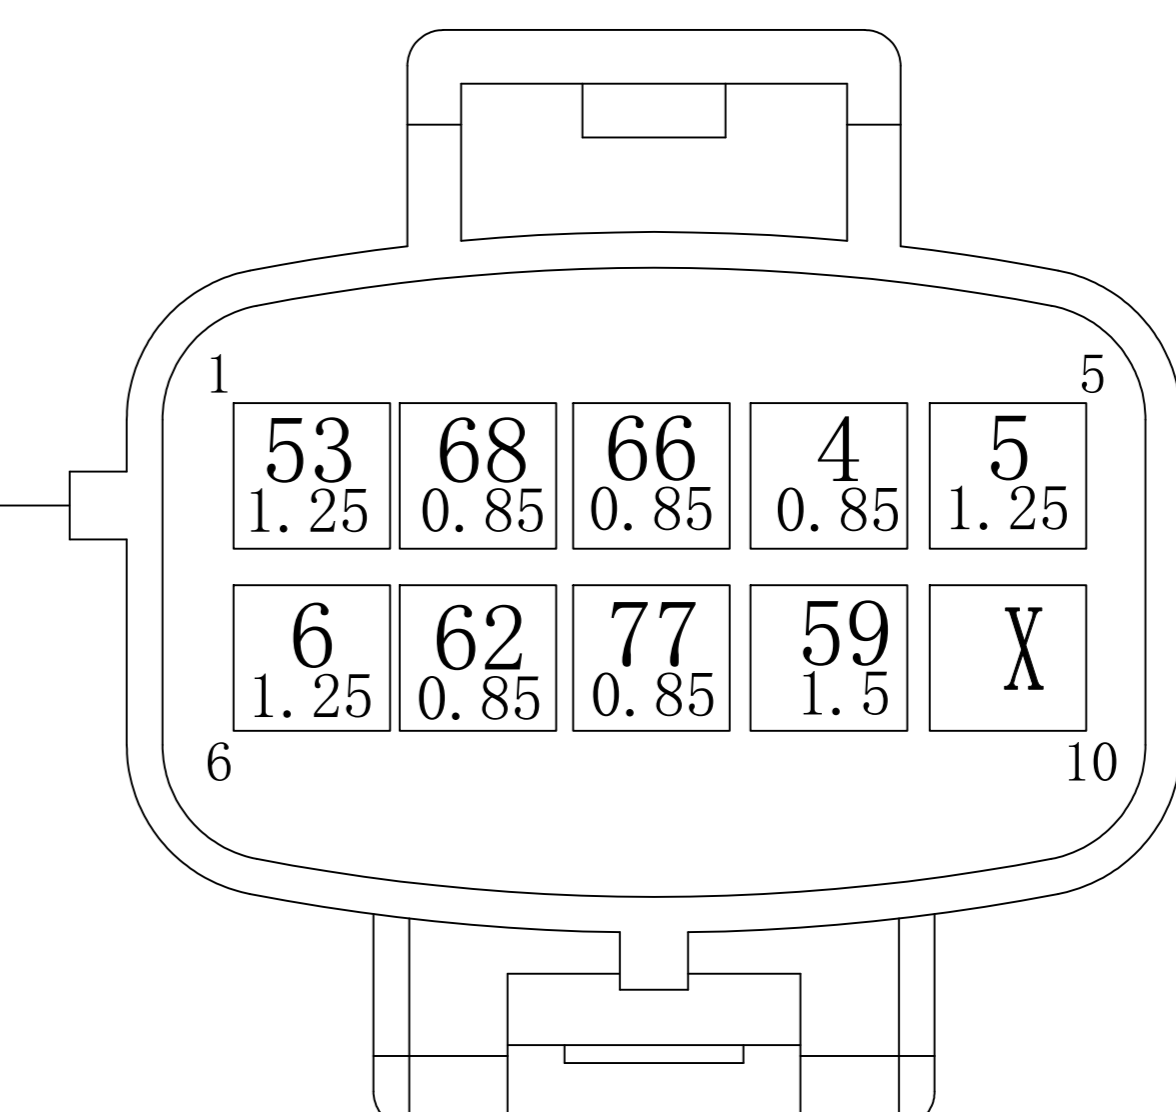

Activ Pulse Combination Switch Harness

Combination switch A

100

Combination switch B

100

750

Patch wire

View direction