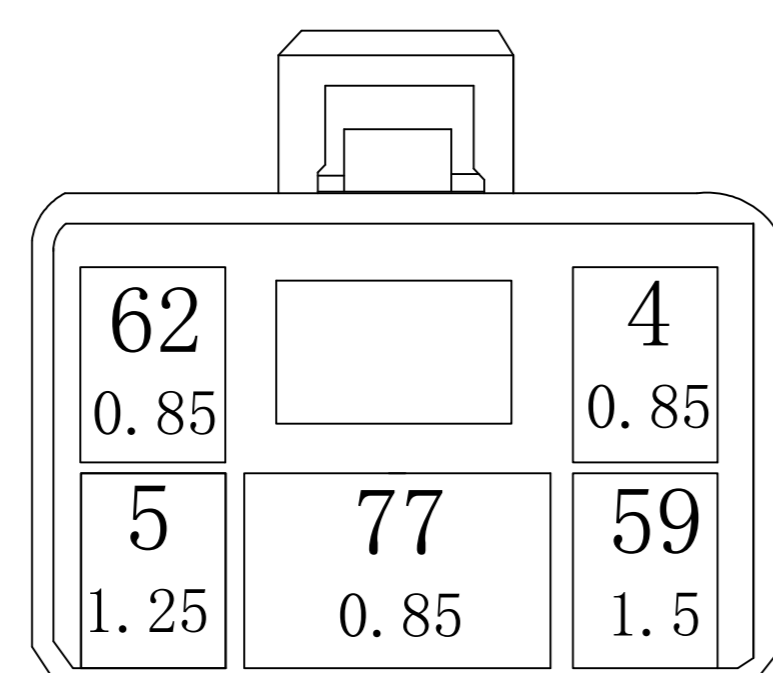

Activ Pulse Combination Switch Harness

Combination switch A

100

Combination switch B

100

750

Patch wire

View direction